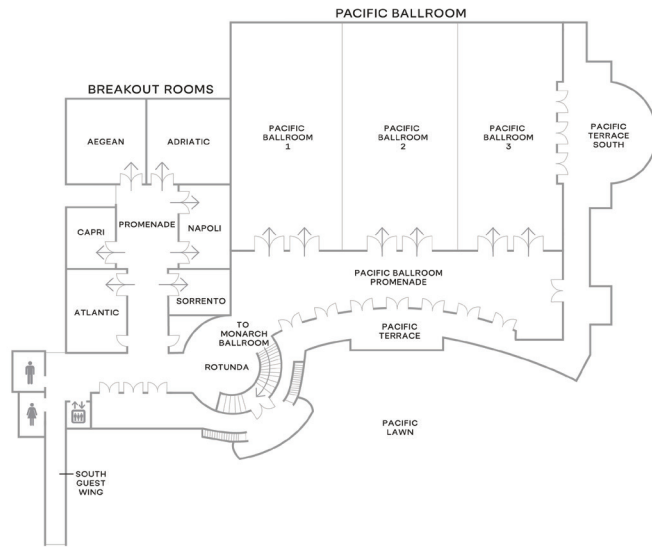

### MONARCH BALLROOM

FIFTH FLOOR MEETING SPACE (LOBBY LEVEL)

VENUE	SQ. FT.	LENGTH	WIDTH	CEILING	BANQUET	RECEPTION	CLASSROOM	THEATER	CONFERENCE	U-SHAPE	HOLLOW SQUARE	CRESCENT ROUNDS
Monarch Ballroom	5,800	57'	102'	17.6'	350	350	360	432	148	162	132	252
Monarch 1	1,938	57'	34'	17.6'	110	110	80	160	40	30	40	84
Monarch 2	1,938	57'	34'	17.6'	110	110	80	160	40	30	40	84
Monarch 3	1,938	57'	34'	17.6'	110	110	80	160	40	30	40	84
Monarch Promenade	2,240	-	-	13'	-	-	-	-	-	-	-	-
Monarch Terrace	4,320	-	-	-	300	300	-	-	-	-	-	-
Bourbon Steak	300	25'	12'	10'	-	-	-	-	24	-	-	60
Avalon	2,784	87'	32'	14.5'	120	120	108	180	48	36	42	77
Avalon 1	1,120	35'	32'	14.5'	40	40	30	45	22	18	20	21
Avalon 2	1,664	52'	32'	14.5'	80	80	75	135	30	26	36	49
Avalon Terrace	2,050	82'	25'	14.5'	100	100	-	-	-	-	-	-

# 3RD FLOOR

## MEETING SPACE

THIRD FLOOR MEETING SPACE

VENUE	SQ. FT.	LENGTH	WIDTH	CEILING	BANQUET	RECEPTION	CLASSROOM	THEATER	CONFERENCE	U-SHAPE	HOLLOW SQUARE	CRESCENT ROUNDS
Mediterranean	1,196	23'	52'	14.6'	80	120	54	100	30	28	36	24
Mediterranean 1	368	23'	16'	14.6'	20	40	12	24	12	10	12	24
Mediterranean 2	828	23'	36'	14.6'	60	90	30	60	22	16	20	24
Baltic	655	23'	28.5'	14.6'	40	60	24	50	18	16	20	12
Caspian	655	23'	28.5'	14.6'	40	60	24	50	18	16	20	36
Catalina Room	648	24'	27'	-	44	60	24	50	20	16	20	30
Clemente Room	-	-	-	-	-	-	-	-	20	-	-	-

# 3RD FLOOR MEETING SPACE PACIFIC BALLROOM