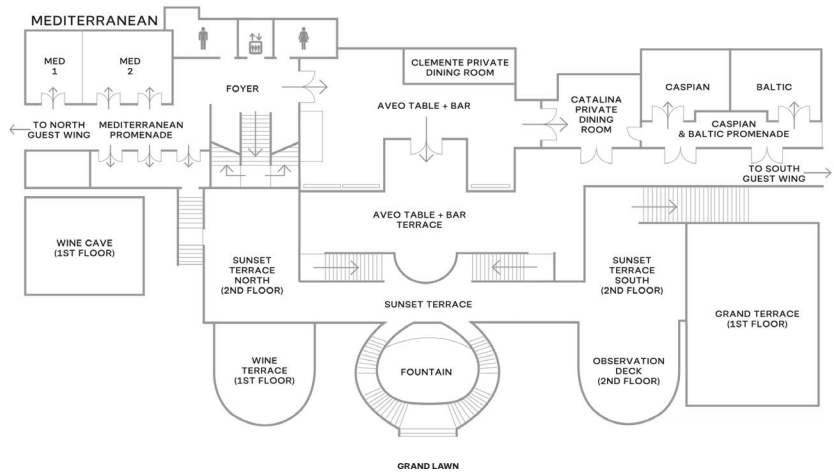

3RD FLOOR

MEETING SPACE

THIRD FLOOR MEETING SPACE

VENUE	SQ. FT.	LENGTH	WIDTH	CEILING	BANQUET	RECEPTION	CLASSROOM	THEATER	CONFERENCE	U-SHAPE	HOLLOW SQUARE	CRESCENT ROUNDS
Mediterranean	1,196	23'	52'	14.6'	80	120	54	100	30	28	36	24
Mediterranean 1	368	23'	16'	14.6'	20	40	12	24	12	10	12	24
Mediterranean 2	828	23'	36'	14.6'	60	90	30	60	22	16	20	24
Baltic	655	23'	28.5'	14.6'	40	60	24	50	18	16	20	12
Caspian	655	23'	28.5'	14.6'	40	60	24	50	18	16	20	36
Catalina Room	648	24'	27'	-	44	60	24	50	20	16	20	30
Clemente Room	-	-	-	-	-	-	-	-	20	-	-	-

Capacity counts do not include audio visual equipment