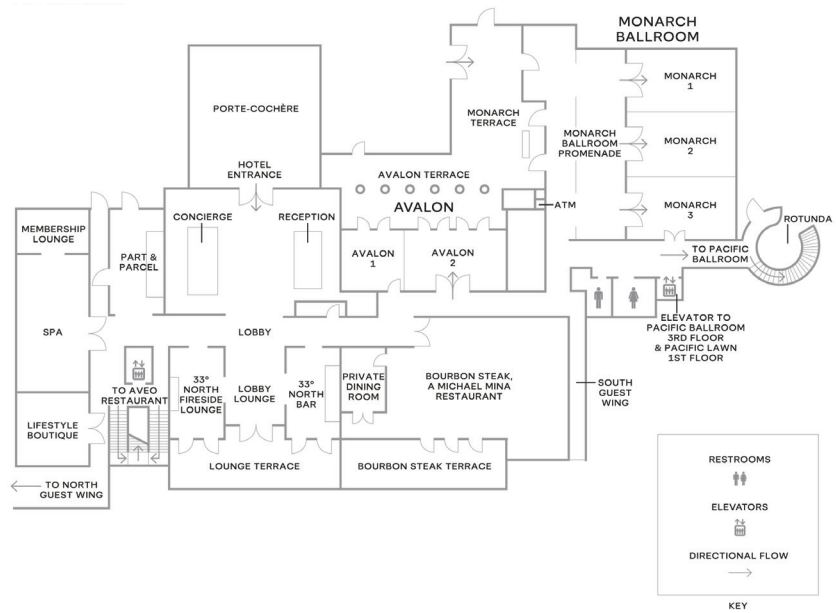

## MEETINGS & EVENTS

Welcome to Waldorf Astoria Monarch Beach Resort & Club, set on Orange County's breathtaking Dana Point coastline, midway between San Diego and Los Angeles. With a variety of venues, ranging from picturesque lawns and grand ballrooms, to contemporary meeting spaces and executive boardrooms, our resort is the premier setting for social celebrations and inspirational gatherings alike. With sincerely elegant service at the forefront, our event planners will collaborate with you to curate an unforgettable experience for your guests.

# 5TH FLOOR

## LOBBY LEVEL

### MONARCH BALLROOM

FIFTH FLOOR MEETING SPACE (LOBBY LEVEL)

VENUE	SQ. FT.	LENGTH	WIDTH	CEILING	BANQUET	RECEPTION	CLASSROOM	THEATER	CONFERENCE	U-SHAPE	HOLLOW SQUARE	CRESCENT ROUNDS
Monarch Ballroom	5,800	57'	102'	17.6'	350	350	360	432	148	162	132	252
Monarch 1	1,938	57'	34'	17.6'	110	110	80	160	40	30	40	84
Monarch 2	1,938	57'	34'	17.6'	110	110	80	160	40	30	40	84
Monarch 3	1,938	57'	34'	17.6'	110	110	80	160	40	30	40	84
Monarch Promenade	2,240	-	-	13'	-	-	-	-	-	-	-	-
Monarch Terrace	4,320	-	-	-	300	300	-	-	-	-	-	-
Bourbon Steak	300	25'	12'	10'	-	-	-	-	24	-	-	60
Avalon	2,784	87'	32'	14.5'	120	120	108	180	48	36	42	77
Avalon 1	1,120	35'	32'	14.5'	40	40	30	45	22	18	20	21
Avalon 2	1,664	52'	32'	14.5'	80	80	75	135	30	26	36	49
Avalon Terrace	2,050	82'	25'	14.5'	100	100	-	-	-	-	-	-