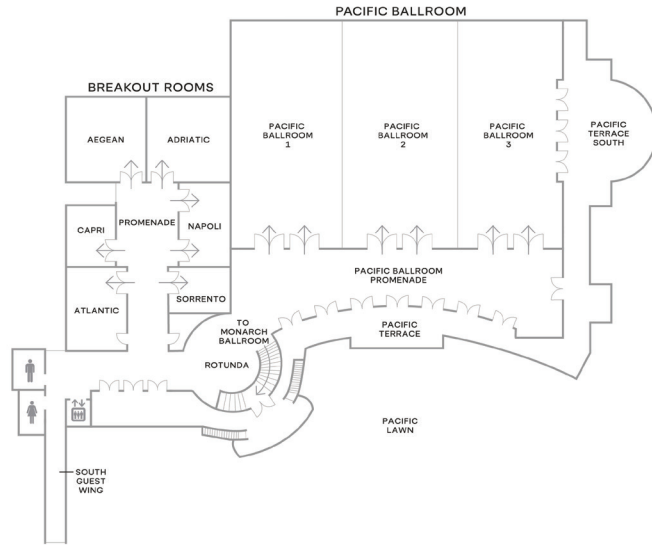

5TH FLOOR

LOBBY LEVEL

MONARCH BALLROOM

FIFTH FLOOR MEETING SPACE (LOBBY LEVEL)

VENUE	SQ. FT.	LENGTH	WIDTH	CEILING	BANQUET	RECEPTION	CLASSROOM	THEATER	CONFERENCE	U-SHAPE	HOLLOW SQUARE	CRESCENT ROUNDS
Monarch Ballroom	5,800	57'	102'	17.6'	350	350	360	432	148	162	132	252
Monarch 1	1,938	57'	34'	17.6'	110	110	80	160	40	30	40	84
Monarch 2	1,938	57'	34'	17.6'	110	110	80	160	40	30	40	84
Monarch 3	1,938	57'	34'	17.6'	110	110	80	160	40	30	40	84
Monarch Promenade	2,240	-	-	13'	-	-	-	-	-	-	-	-
Monarch Terrace	4,320	-	-	-	300	300	-	-	-	-	-	-
Bourbon Steak	300	25'	12'	10'	-	-	-	-	24	-	-	60
Avalon	2,784	87'	32'	14.5'	120	120	108	180	48	36	42	20
Avalon 1	1,120	35'	32'	14.5'	40	40	30	45	22	18	20	40
Avalon 2	1,664	52'	32'	14.5'	80	80	75	135	30	26	36	60
Avalon Terrace	2,050	82'	25'	14.5'	100	100	-	-	-	-	-	-

Capacity counts do not include audio visual equipment

3RD FLOOR MEETING SPACE PACIFIC BALLROOM

PACIFIC BALLROOM & THIRD FLOOR MEETING SPACE

VENUE	SQ. FT.	LENGTH	WIDTH	CEILING	BANQUET	RECEPTION	CLASSROOM	THEATER	CONFERENCE	U-SHAPE	HOLLOW SQUARE	CRESCENT ROUNDS
Pacific Ballroom	12,000	90'	134'	18'	540	1,200	600	1,112	-	270	192	450
Pacific Ballroom 1	4,000	90'	44'	18'	180	375	184	374	44	48	52	150
Pacific Ballroom 2	4,000	90'	44'	18'	180	375	184	374	44	48	52	150
Pacific Ballroom 3	4,000	90'	44'	18'	180	375	184	374	44	48	52	150
Pacific Promenade	2,590	-	-	14'	-	350	-	-	-	-	-	-
Capri	480	18'	24'	14.6'	12	-	-	-	12	-	-	-
Napoli	552	17'	32.6'	14.6'	15	-	-	-	15	-	-	-
Sorrento	330	16.6'	20'	14.6'	8	-	-	-	8	-	-	-
Adriatic	1,024	32'	32'	13	50	80	48	80	26	18	28	36
Aegean	1,024	32'	32'	13	50	80	48	80	26	18	28	36
Atlantic	665	20.6'	32.6'	14.6'	40	60	25	60	20	16	20	30