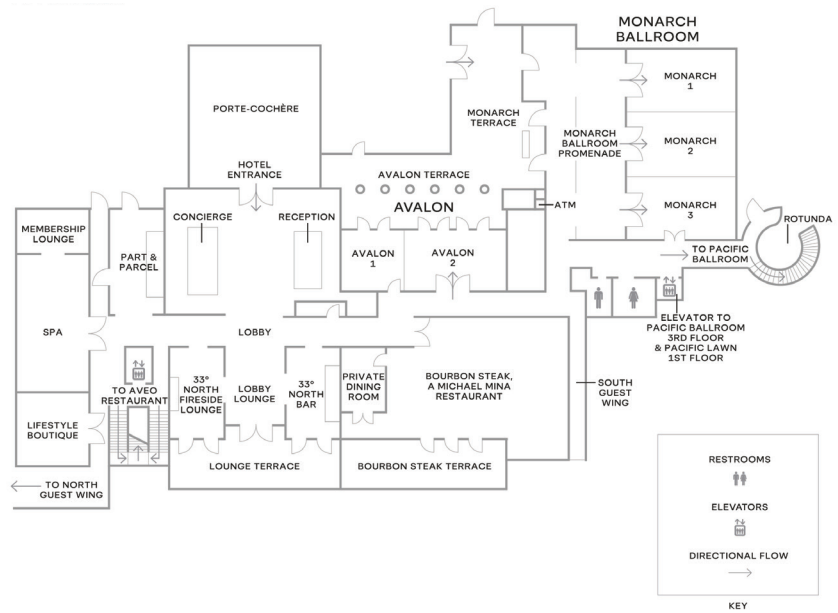

WALDORF ASTORIA®
MONARCH BEACH RESORT & CLUB

MEETINGS & EVENTS

Welcome to Waldorf Astoria Monarch Beach Resort & Club, set on Orange County's breathtaking Dana Point coastline, midway between San Diego and Los Angeles. With a variety of venues, ranging from picturesque lawns and grand ballrooms, to contemporary meeting spaces and executive boardrooms, our resort is the premier setting for social celebrations and inspirational gatherings alike. With sincerely elegant service at the forefront, our event planners will collaborate with you to curate an unforgettable experience for your guests.

5TH FLOOR

LOBBY LEVEL

MONARCH BALLROOM

FIFTH FLOOR MEETING SPACE (LOBBY LEVEL)

VENUE	SQ. FT.	LENGTH	WIDTH	CEILING	BANQUET	RECEPTION	CLASSROOM	THEATER	CONFERENCE	U-SHAPE	HOLLOW SQUARE	CRESCENT ROUNDS
Monarch Ballroom	5,800	57'	102'	17.6'	350	350	360	432	148	162	132	252
Monarch 1	1,938	57'	34'	17.6'	110	110	80	160	40	30	40	84
Monarch 2	1,938	57'	34'	17.6'	110	110	80	160	40	30	40	84
Monarch 3	1,938	57'	34'	17.6'	110	110	80	160	40	30	40	84
Monarch Promenade	2,240	-	-	13'	-	-	-	-	-	-	-	-
Monarch Terrace	4,320	-	-	-	300	300	-	-	-	-	-	-
Bourbon Steak	300	25'	12'	10'	-	-	-	-	24	-	-	60
Avalon	2,784	87'	32'	14.5'	120	120	108	180	48	36	42	20
Avalon 1	1,120	35'	32'	14.5'	40	40	30	45	22	18	20	40
Avalon 2	1,664	52'	32'	14.5'	80	80	75	135	30	26	36	60
Avalon Terrace	2,050	82'	25'	14.5'	100	100	-	-	-	-	-	-