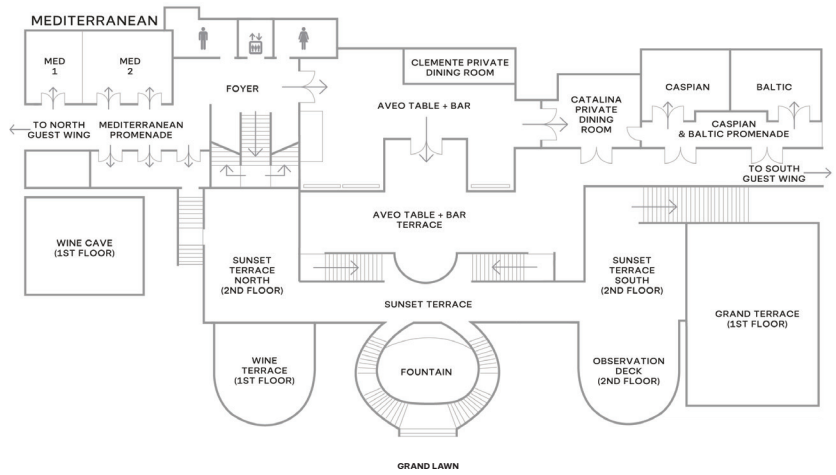

5TH FLOOR

LOBBY LEVEL

MONARCH BALLROOM

FIFTH FLOOR MEETING SPACE (LOBBY LEVEL)

VENUE	SQ. FT.	LENGTH	WIDTH	CEILING	BANQUET	RECEPTION	CLASSROOM	THEATER	CONFERENCE	U-SHAPE	HOLLOW SQUARE	CRESCENT ROUNDS
Monarch Ballroom	5,800	57'	102'	17.6'	350	350	360	432	148	162	132	252
Monarch 1	1,938	57'	34'	17.6'	110	110	80	160	40	30	40	84
Monarch 2	1,938	57'	34'	17.6'	110	110	80	160	40	30	40	84
Monarch 3	1,938	57'	34'	17.6'	110	110	80	160	40	30	40	84
Monarch Promenade	2,240	-	-	13'	-	-	-	-	-	-	-	-
Monarch Terrace	4,320	-	-	-	300	300	-	-	-	-	-	-
Bourbon Steak	300	25'	12'	10'	-	-	-	-	24	-	-	60
Avalon	2,784	87'	32'	14.5'	120	120	108	180	48	36	42	20
Avalon 1	1,120	35'	32'	14.5'	40	40	30	45	22	18	20	40
Avalon 2	1,664	52'	32'	14.5'	80	80	75	135	30	26	36	60
Avalon Terrace	2,050	82'	25'	14.5'	100	100	-	-	-	-	-	-

3RD FLOOR

MEETING SPACE

THIRD FLOOR MEETING SPACE

VENUE	SQ. FT.	LENGTH	WIDTH	CEILING	BANQUET	RECEPTION	CLASSROOM	THEATER	CONFERENCE	U-SHAPE	HOLLOW SQUARE	CRESCENT ROUNDS
Mediterranean	1,196	23'	52'	14.6'	80	120	54	100	30	28	36	24
Mediterranean 1	368	23'	16'	14.6'	20	40	12	24	12	10	12	24
Mediterranean 2	828	23'	36'	14.6'	60	90	30	60	22	16	20	24
Baltic	655	23'	28.5'	14.6'	40	60	24	50	18	16	20	12
Caspian	655	23'	28.5'	14.6'	40	60	24	50	18	16	20	36
Catalina Room	648	24'	27'	-	44	60	24	50	20	16	20	30
Clemente Room	-	-	-	-	-	-	-	-	20	-	-	-